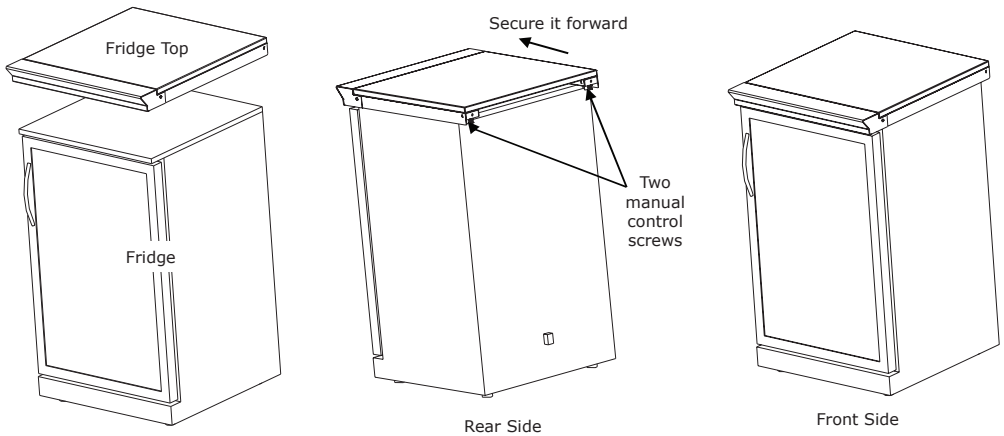

Important: Retain these instructions for future use.

EXPLODED DIAGRAM

PARTS LIST

<p>1. Fascia Assembly 1pc</p> 	<p>2. Left Bracket 1pc</p> 	<p>3. Marble Top 1pc</p> 	<p>4. Right Bracket 1pc</p> 	<p>5. Manual Control Screw 2pcs</p> 
<p>6. Cushion 2pcs</p> 	<p>7. M6*12 Screw 2pcs</p> 	<p>8. M5*10 Screw 2pcs</p> 	<p>9. M5*12 Philips Countersunk Screw SS 2pcs</p> 	

ASSEMBLY INSTRUCTIONS

Remove any transit protection material.

Tools Required: Phillips Head Screwdriver.

STEP 1

Unscrew the Manual control screws to the maximum outer position.

STEP 2

As shown in below picture, place the top on the Fridge, then secure it by tightening the manual control screws forward.