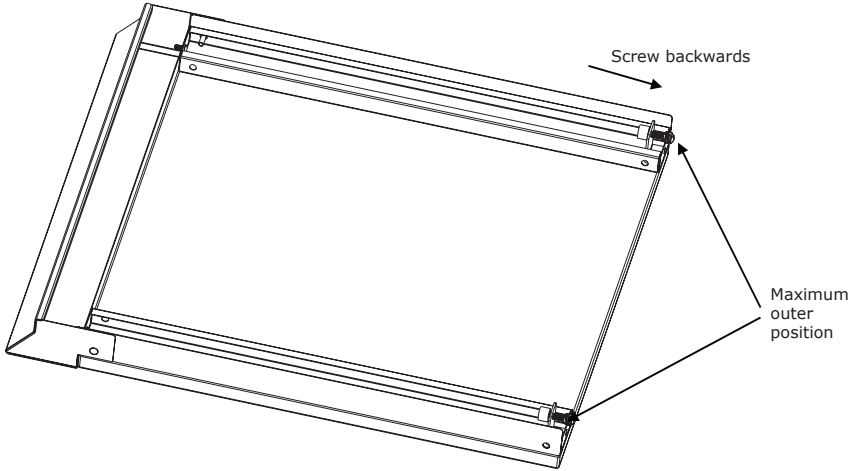

Specialist Deluxe Series II Single Door Fridge Top BQ8307

Fridge sold separately

FEATURES

- Marble top
- Dimensions (L 500 x D 900 x H 50mm)
- Freestanding unit

Gasmate® is a registered trademark of: Sitro Group Australia Pty Ltd www.gasmate.com.au
Aber – Hamilton, N.Z. www.gasmate.co.nz

Important: Retain these instructions for future use.

EXPLODED DIAGRAM

PARTS LIST

<p>1. Fascia Assembly 1pc</p> 	<p>2. Left Bracket 1pc</p> 	<p>3. Marble Top 1pc</p> 	<p>4. Right Bracket 1pc</p> 	<p>5. Manual Control Screw 2pcs</p> 
<p>6. Cushion 2pcs</p> 	<p>7. M6*12 Screw 2pcs</p> 	<p>8. M5*10 Screw 2pcs</p> 	<p>9. M5*12 Philips Countersunk Screw SS 2pcs</p> 	

ASSEMBLY INSTRUCTIONS

Remove any transit protection material.

Tools Required: Phillips Head Screwdriver.

STEP 1

Unscrew the Manual control screws to the maximum outer position.

STEP 2

As shown in below picture, place the top on the Fridge, then secure it by tightening the manual control screws forward.