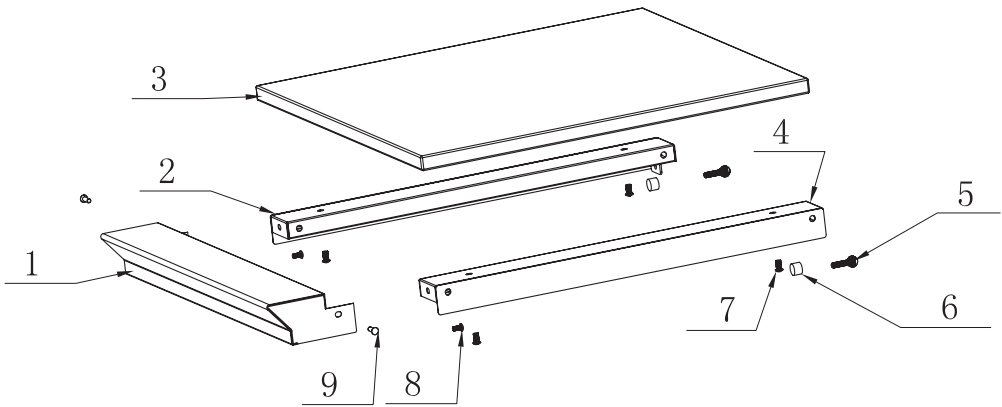

Specialist Deluxe Series II Single Door Fridge Top BQ8307

Fridge sold separately

FEATURES

- Marble top
- Dimensions (L 500 x D 900 x H 50mm)
- Freestanding unit

Gasmate® is a registered trademark of: Sitro Group Australia Pty Ltd www.gasmate.com.au
Aber – Hamilton, N.Z. www.gasmate.co.nz

Important: Retain these instructions for future use.

EXPLODED DIAGRAM

PARTS LIST

<p>1. Fascia Assembly 1pc</p> 	<p>2. Left Bracket 1pc</p> 	<p>3. Marble Top 1pc</p> 	<p>4. Right Bracket 1pc</p> 	<p>5. Manual Control Screw 2pcs</p> 
<p>6. Cushion 2pcs</p> 	<p>7. M6*12 Screw 2pcs</p> 	<p>8. M5*10 Screw 2pcs</p> 	<p>9. M5*12 Philips Countersunk Screw SS 2pcs</p> 	

ASSEMBLY INSTRUCTIONS

Remove any transit protection material.

Tools Required: Phillips Head Screwdriver.

STEP 1

Unscrew the Manual control screws to the maximum outer position.

STEP 2

As shown in below picture, place the top on the Fridge, then secure it by tightening the manual control screws forward.