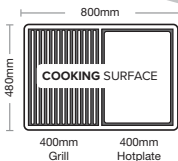

GAS CERTIFIED TO AUSTRALIAN STANDARDS

SUPPLIED WITH HOSE AND REGULATOR

FORTUNA 4 BURNER STAINLESS STEEL BBQ

MODEL NO. BQ1070F

COMBINED OUTPUT	65.8MJ/H
BURNERS	4 STAINLESS STEEL
TOTAL COOKING AREA	800 X 480MM
DIMENSIONS (WxDxH)	1600 X 590 X 1190MM

FORTUNA 6 BURNER STAINLESS STEEL BBQ

MODEL NO. BQ1071F

COMBINED OUTPUT	93.2MJ/H
BURNERS	6 STAINLESS STEEL
TOTAL COOKING AREA	960 X 480MM
DIMENSIONS (WxDxH)	1770 X 590 X 1190MM

AVAILABLE FROM

www.facebook.com/GasmateAustralia