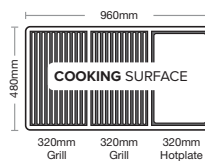

GAS CERTIFIED TO AUSTRALIAN STANDARDS

SUPPLIED WITH HOSE AND REGULATOR

FORTUNA 4 BURNER STAINLESS STEEL BBQ

MODEL NO. BQ1070F

COMBINED OUTPUT	65.8MJ/H
BURNERS	4 STAINLESS STEEL
TOTAL COOKING AREA	800 X 480MM
DIMENSIONS (WxDxH)	1600 X 590 X 1190MM

FORTUNA 6 BURNER STAINLESS STEEL BBQ

MODEL NO. BQ1071F

COMBINED OUTPUT	93.2MJ/H
BURNERS	6 STAINLESS STEEL
TOTAL COOKING AREA	960 X 480MM
DIMENSIONS (WxDxH)	1770 X 590 X 1190MM

AVAILABLE FROM

www.facebook.com/GasmateAustralia