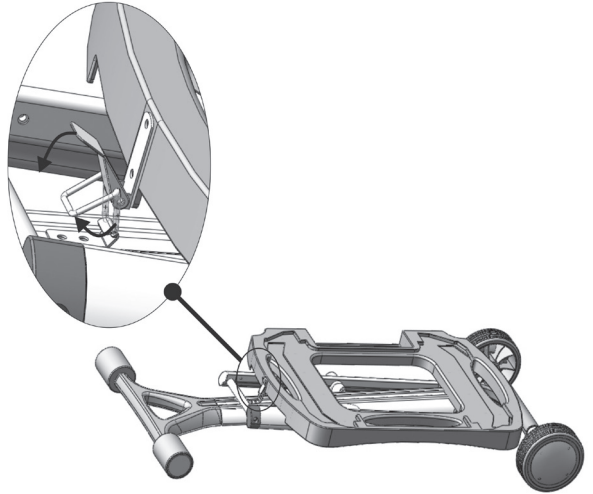

Step 2

Undo the catch as shown