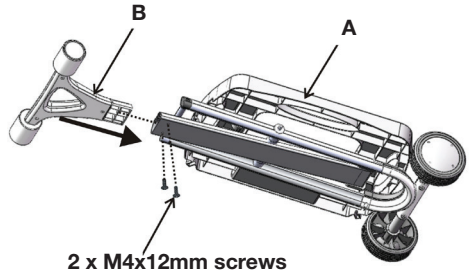

PARTS LIST

Part	Description	QTY
A	Stand	1
B	Foot Support	1
	Screw Driver	1
	Screw M4 x 12mm	2